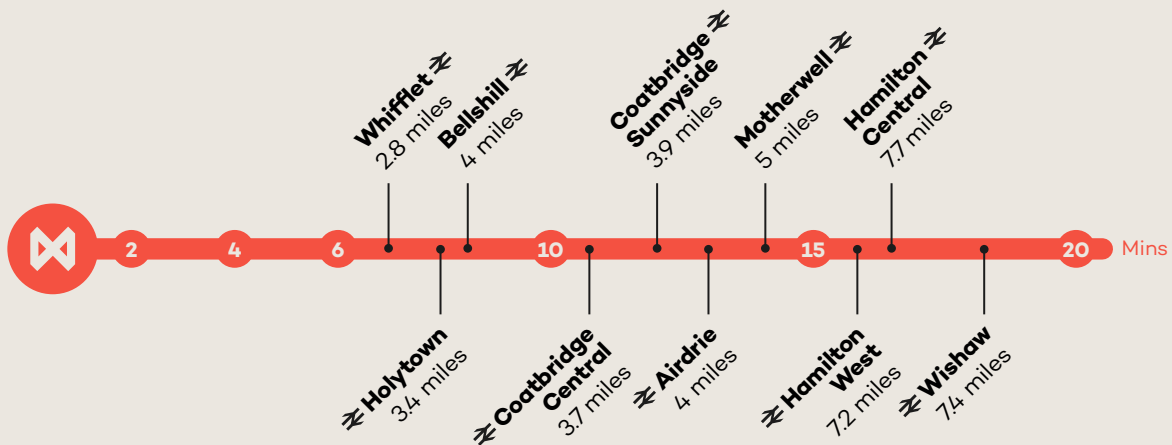

## Train

**There are 7 railway stations within 5 miles of Maxim Park. There are direct links to Glasgow and Edinburgh from Motherwell, Airdrie, Coatbridge, Hamilton, Bellshill and Holytown train stations. There are also direct trains to London and Newcastle from Motherwell station.**

### Distance from Maxim to the surrounding railway stations ▼

Source: Google Maps

The below sample railway journeys are served by buses connecting to Maxim which run every 20-30 minutes at peak times.

Train service	Trains per hour	Average journey time	Operating times
Glasgow—Motherwell	5	28 mins	05:50—23:50
Edinburgh—Motherwell	2	50 mins	06:24—23:13
Glasgow Queen St—Airdrie/Coatbridge Sunnyside	6	25 mins	05:47—00:23
Edinburgh—Airdrie	3	44 mins	06:07—23:30
Glasgow—Whifflet	4	29 mins	06:27—23:28
Glasgow—Wishaw	3	30 mins	06:52—23:20
Glasgow—Cumbernauld	4	36 mins	05:28—23:52
Cumbernauld—Whifflet	1	11 mins	06:12—22:32
Livingston North—Airdrie	3	20 mins	06:28—23:43
Livingston South—Holytown	1	34 mins	06:23—23:26
Train service	Trains per day	Average journey time	Operating times
Newcastle—Motherwell	8	2hrs 15 mins	07:35—19:35
London Euston—Motherwell	6	4hrs 20 mins	10:30—23:50